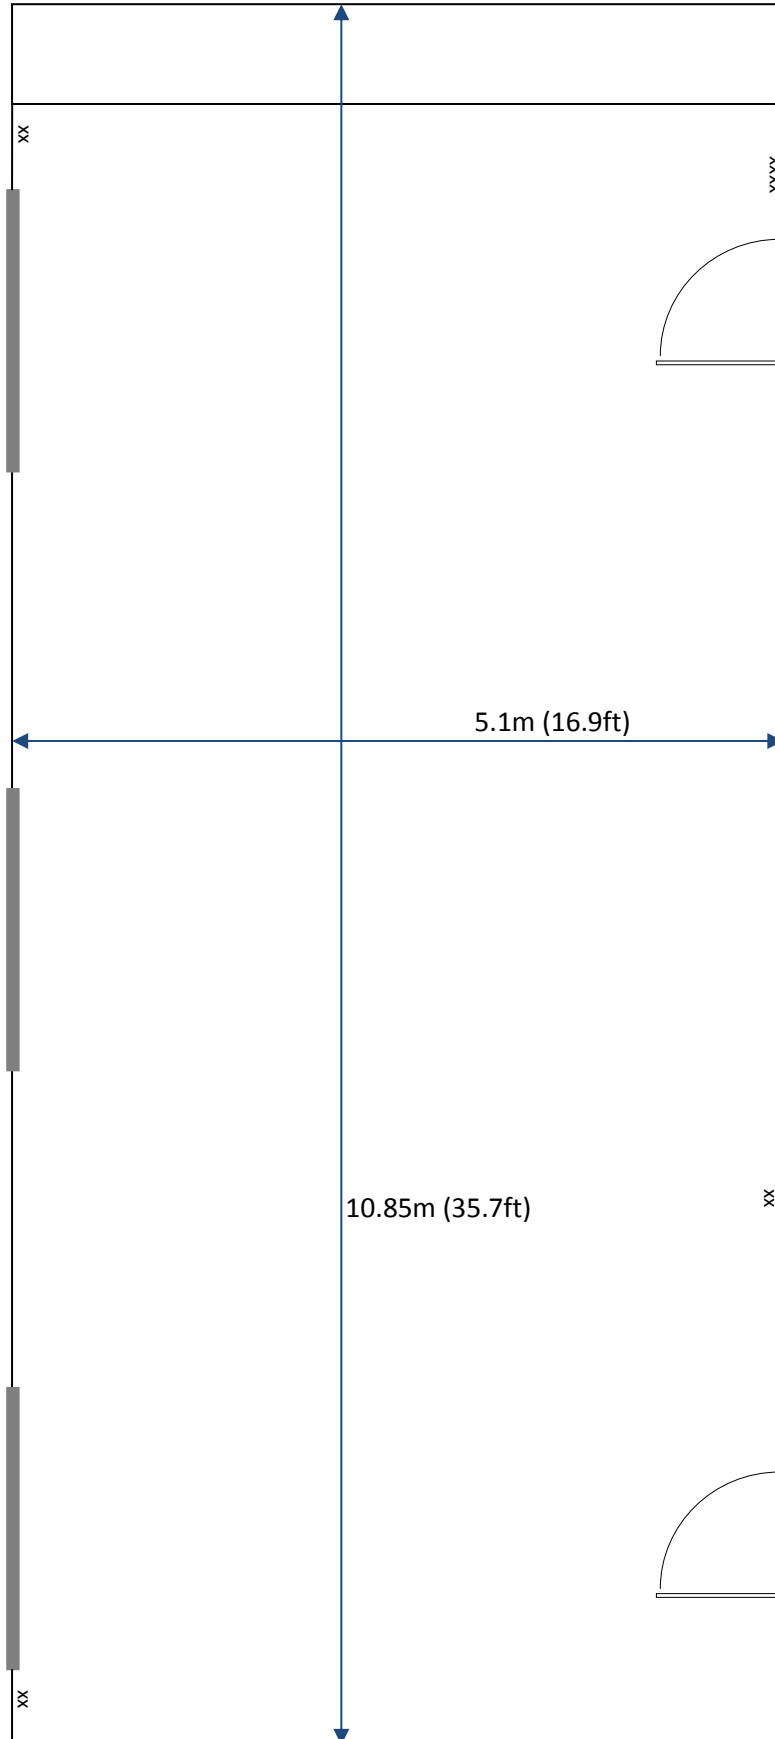

# JERWOOD ROOM

Key:

- x Power socket, & number
- Windows
- ⌋ Doorway