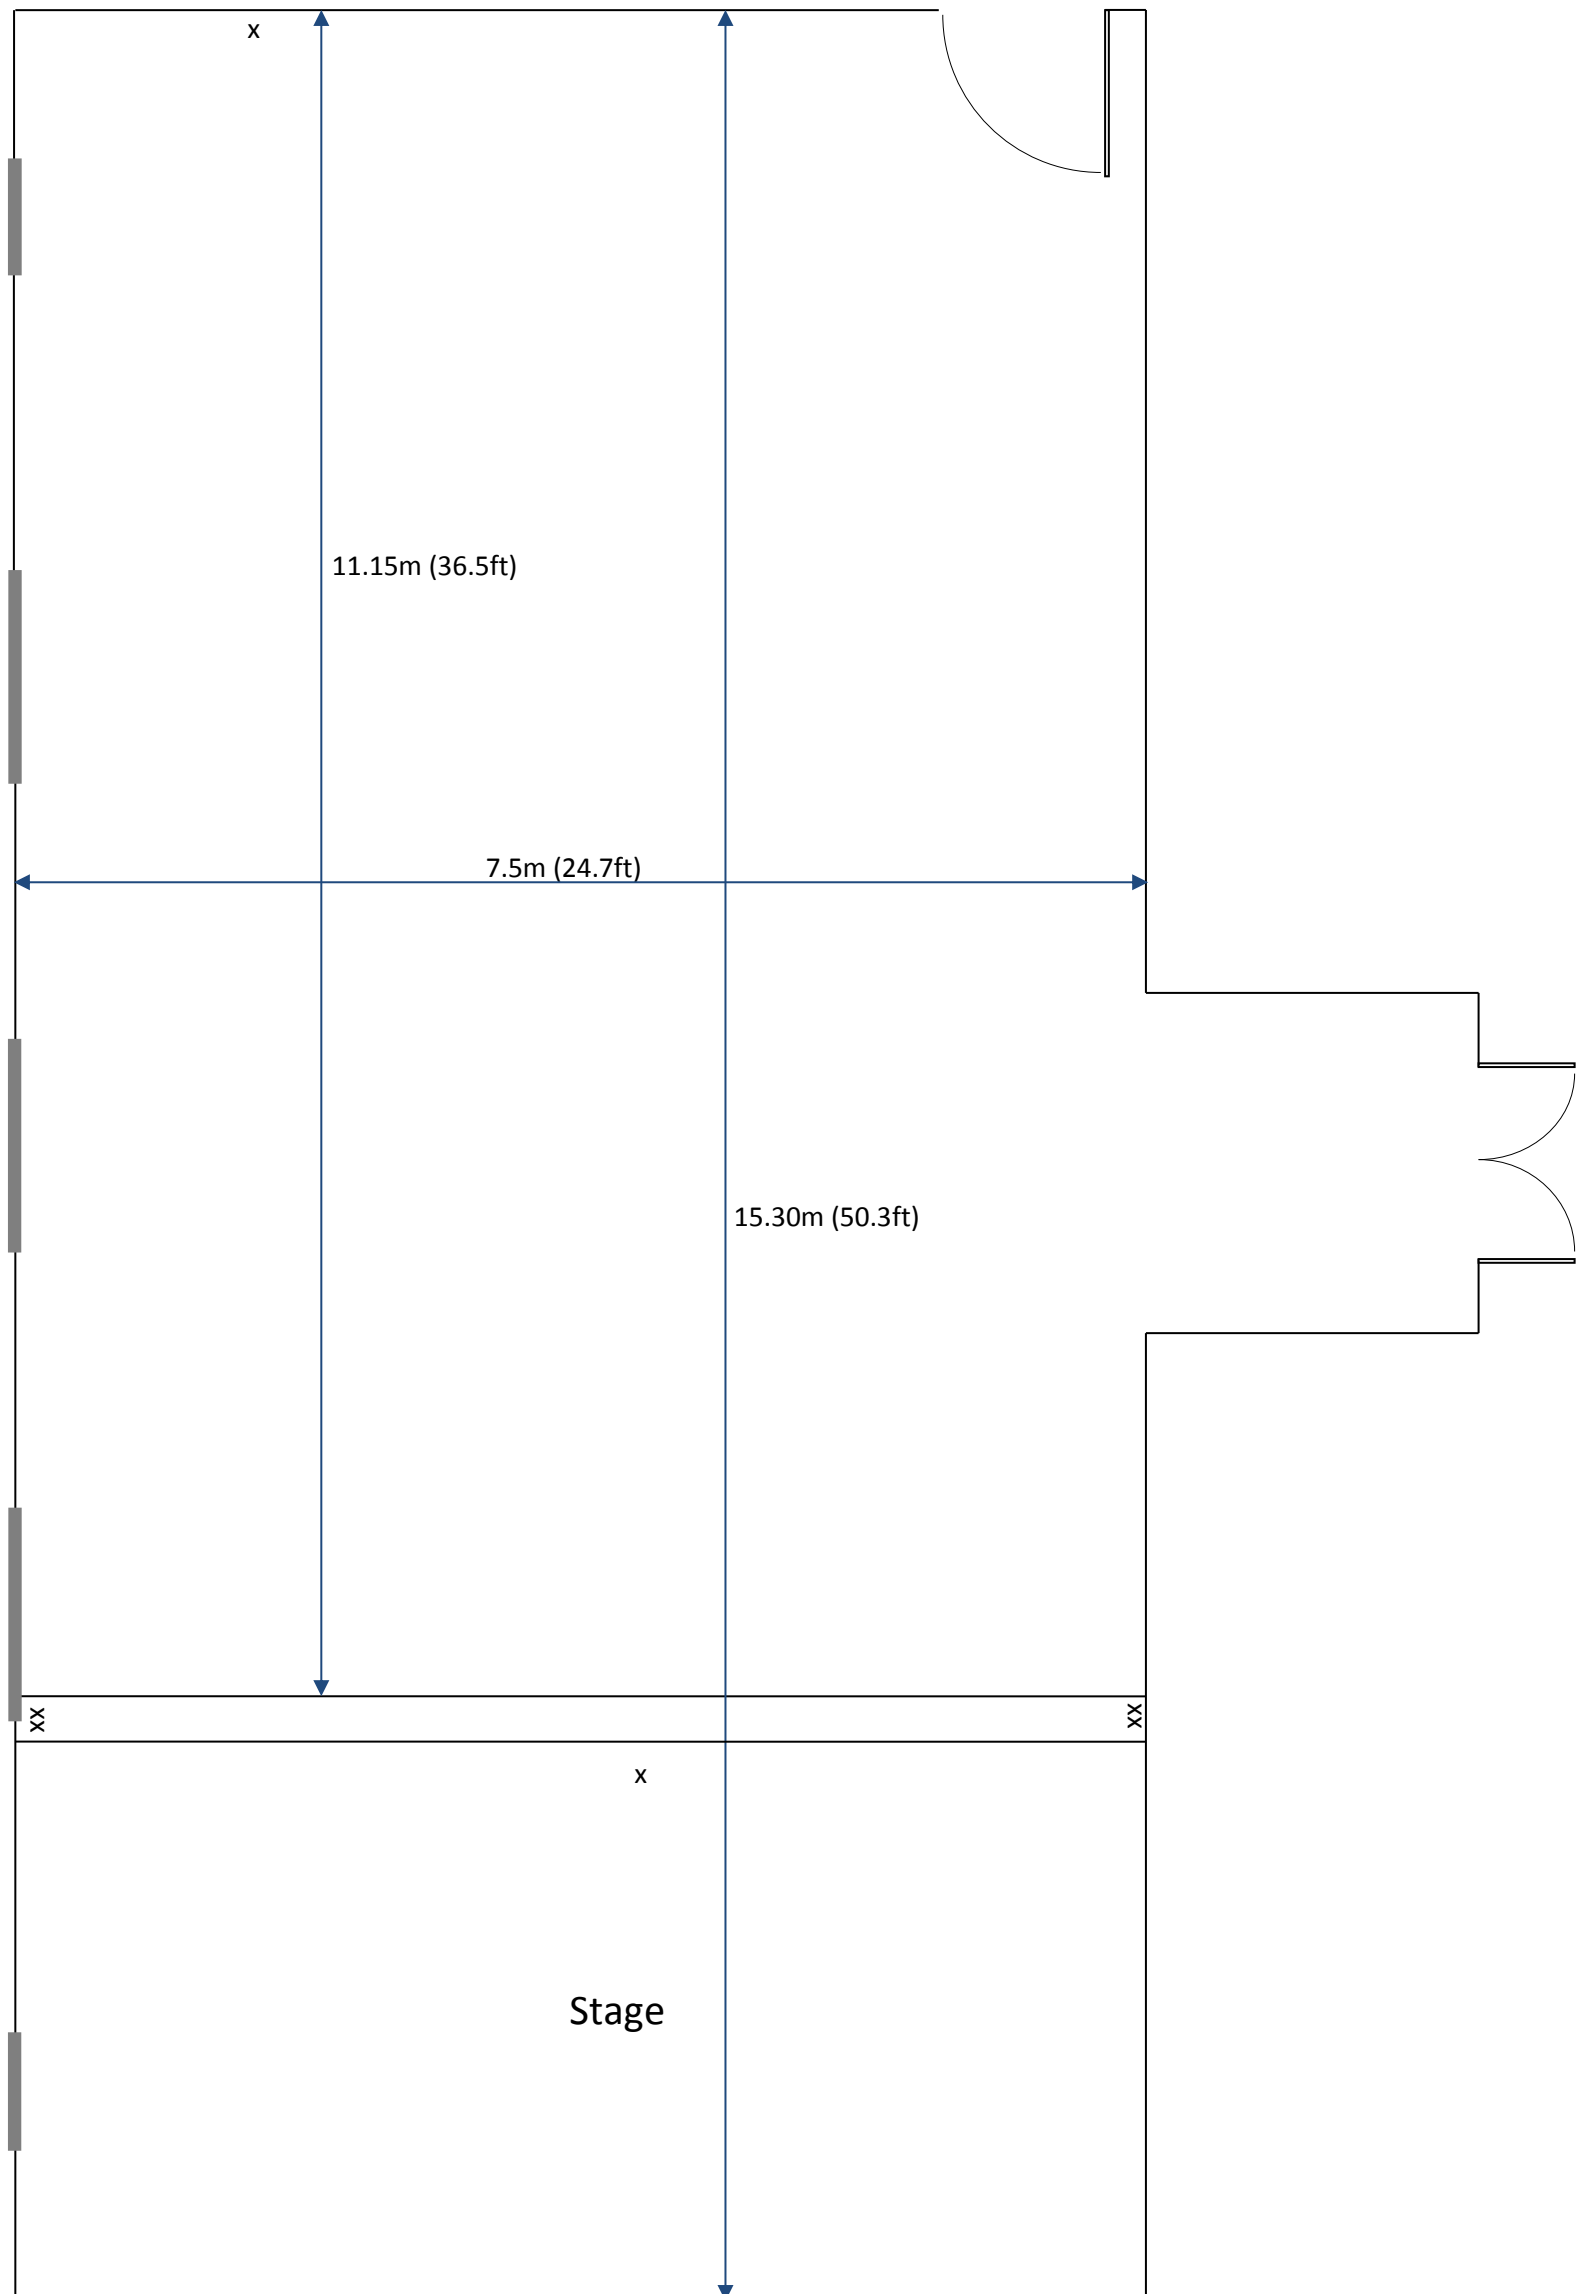

Talbot Hall

Key:
x Power socket, and number
■ Windows
U Doorway