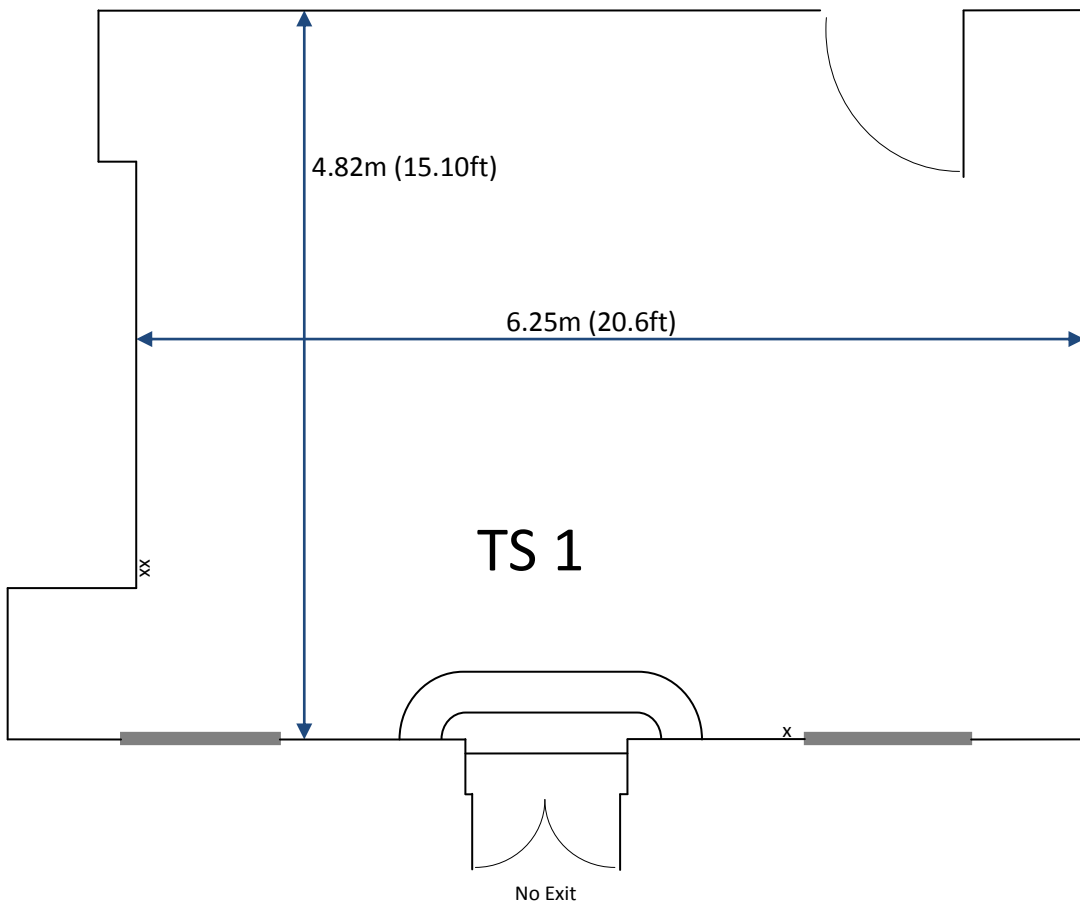

Talbot Seminar 1

Key:

- x Power socket, and number
- Windows
- ⌋ Doorway