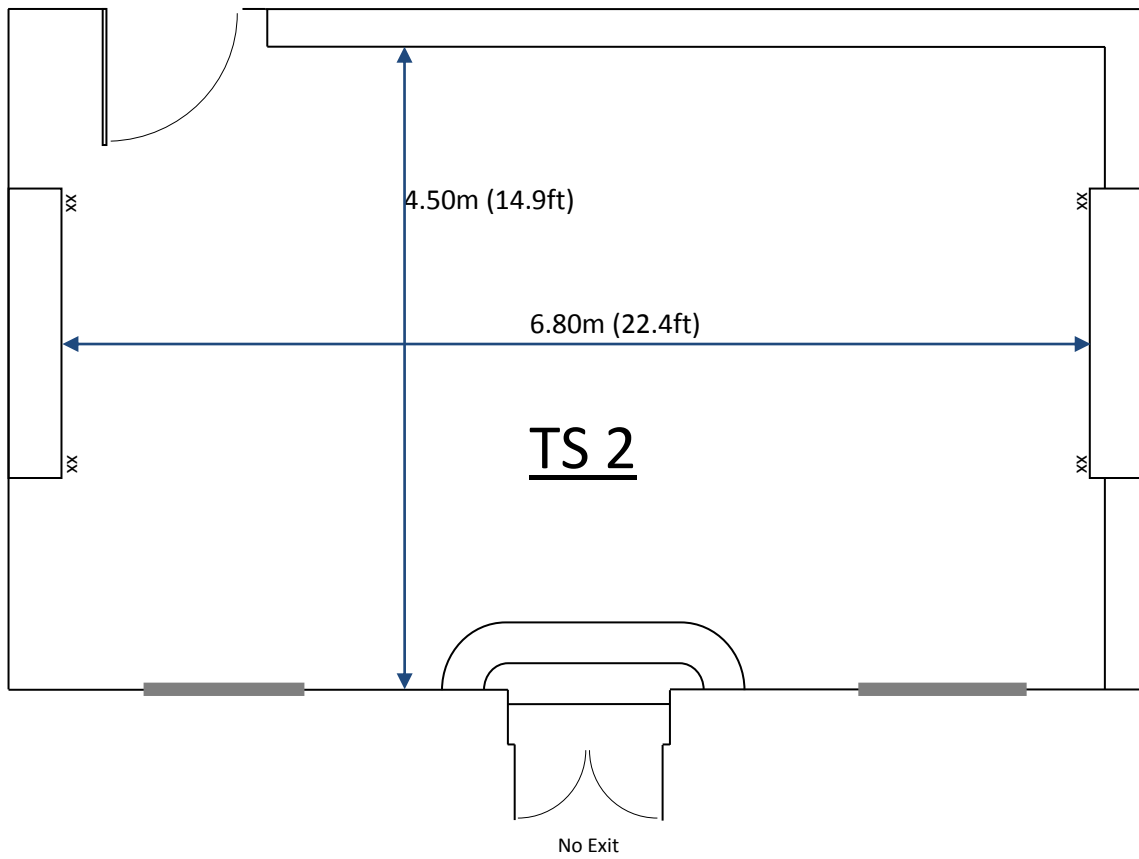

Talbot Seminar 2

Key:

x Power socket, and number

■ Windows

∩ Doorway