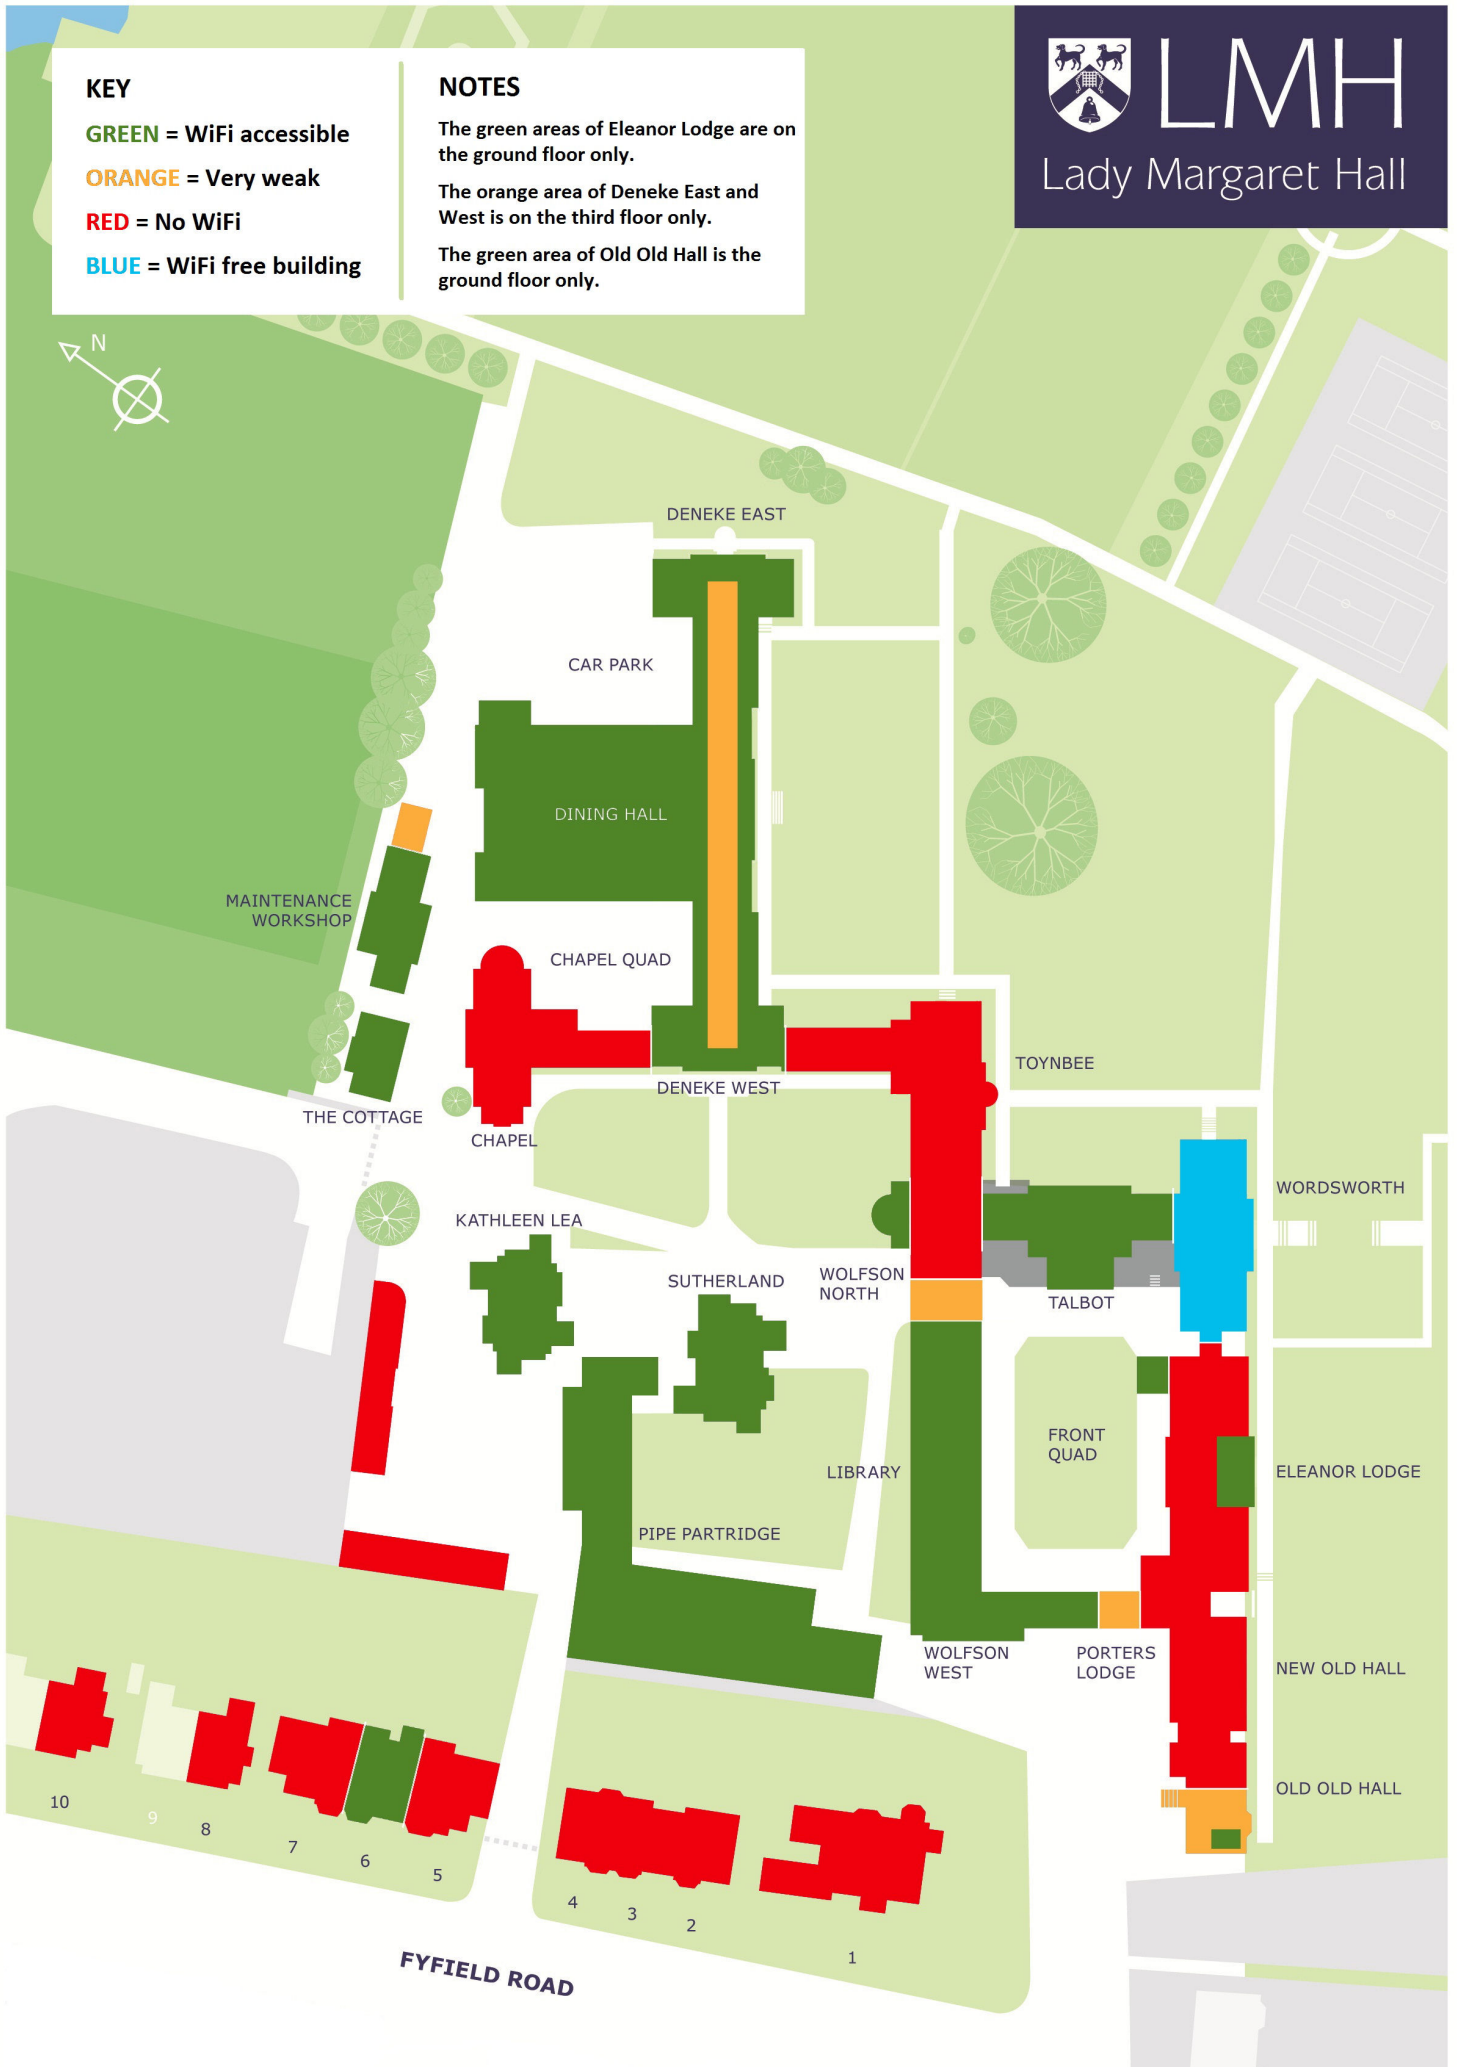

LMH

Lady Margaret Hall

KEY

GREEN = WiFi accessible

ORANGE = Very weak

RED = No WiFi

BLUE = WiFi free building

NOTES

The green areas of Eleanor Lodge are on the ground floor only.

The orange area of Deneke East and West is on the third floor only.

The green area of Old Old Hall is the ground floor only.

FYFIELD ROAD