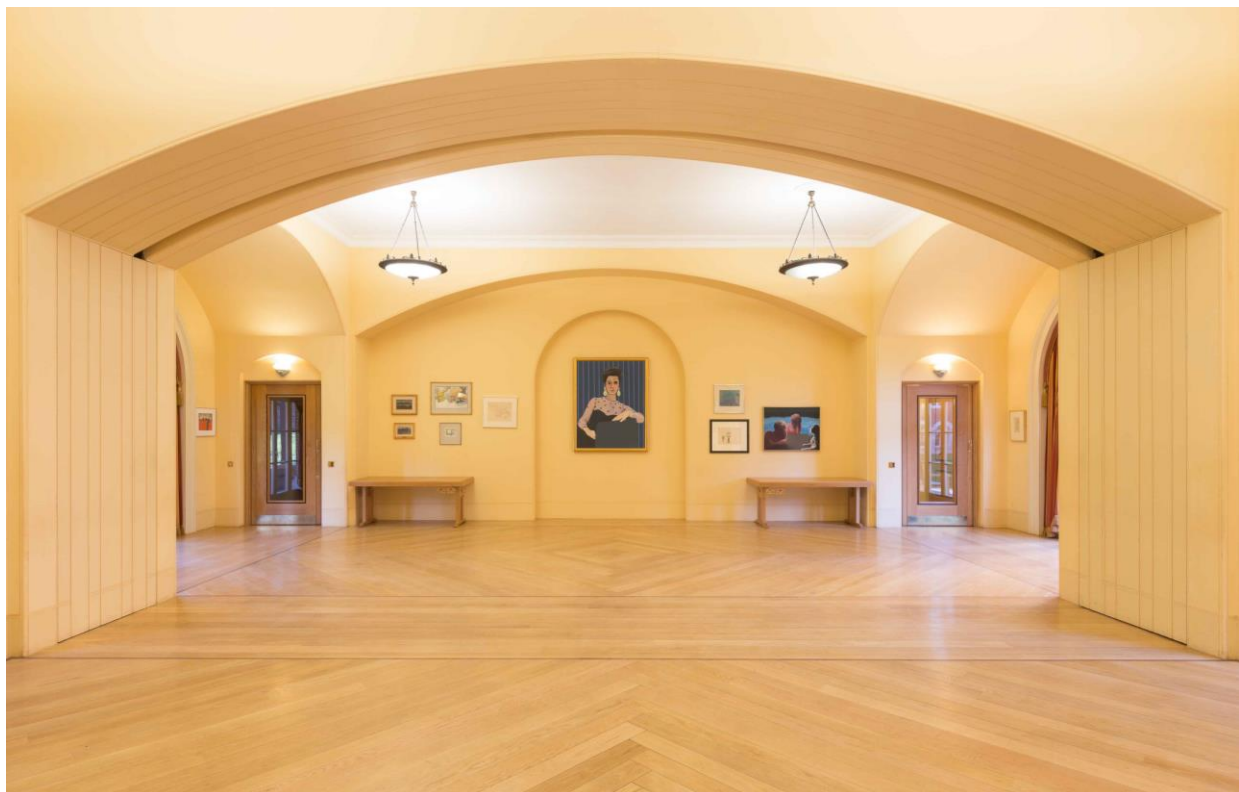

## The Monson Room

The generous proportions and warm and inviting ambience of the Monson Room make it make it an excellent venue for conferences. The room works well booked in conjunction with the adjoining Simpkins Lee theatre, for refreshments during seminars or for drinks receptions following a lecture. French windows open onto the lawn of the Lannon Quad, allowing delegates to take their coffee outside on sunny days. The Monson Room is also equipped with its own kitchen, so our Chefs and catering team can provide a private, fine dining experience in this expansive and atmospheric room.

Key Information	
Size:	12.65m x 11.15m
Capacity:	Reception 150 Theatre 60 Cabaret 60 Boardroom 36 Dinner 72
Facilities:	Portable data projector and screen can be provided. Capacity for 10 exhibition boards Telephone point.
Features:	Adjoins the Simpkins Lee theatre via a lobby, which also gives access to toilets and a cloakroom. Can be partitioned to create two rooms. Disabled access.

The Monson Room

Entrance to College