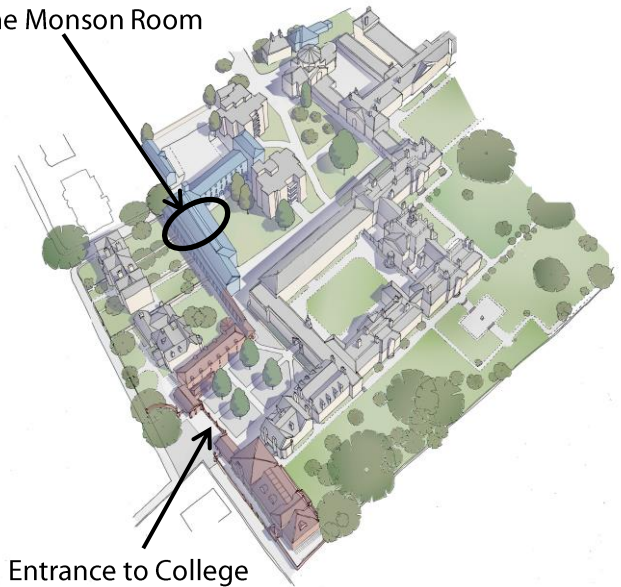

## The Monson Room

The generous proportions and warm and inviting ambience of the Monson Room make it make it an excellent venue for conferences. The room works well booked in conjunction with the adjoining Simpkins Lee theatre, for refreshments during seminars or for drinks receptions following a lecture. French windows open onto the lawn of the Lannon Quad, allowing delegates to take their coffee outside on sunny days. The Monson Room is also equipped with its own kitchen, so our Chefs and catering team can provide a private, fine dining experience in this expansive and atmospheric room.

Key Information	
Size:	12.65m x 11.15m
Capacity:	Reception 150 Theatre 60 Cabaret 60 Boardroom 36 Dinner 72
Facilities:	Portable data projector and screen can be provided. Capacity for 10 exhibition boards Telephone point.
Features:	Adjoins the Simpkins Lee theatre via a lobby, which also gives access to toilets and a cloakroom. Can be partitioned to create two rooms. Disabled access.

The Monson Room

Entrance to College

# The Monson Room