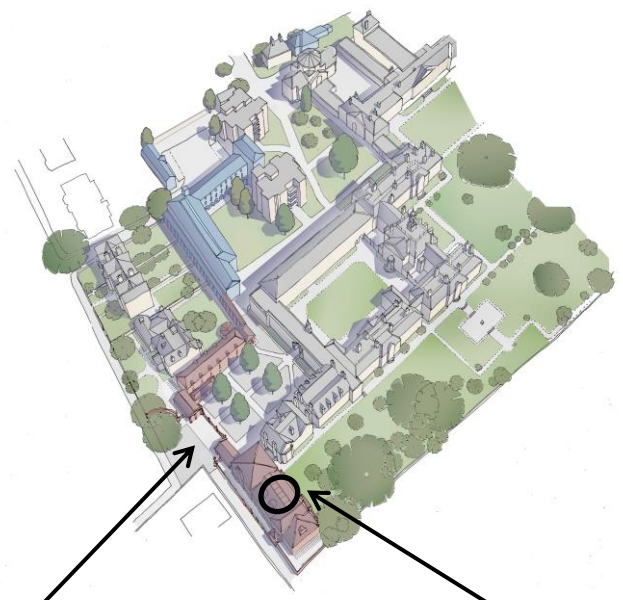

The Paul Oster Room

This is an elegant room with tall French windows opening onto a terrace with a view down the length of the LMH grounds. It is the main function room in the College's newly built Clore Graduate centre, which was completed in September 2016. The new building has the same neo-classical styling as the nearby Pipe Partridge building, and the Paul Oster Room is a graceful and flexible space for meetings and drinks receptions. It is very close to the entrance to College and near to the Monson Room and Simpkins Lee theatre.

Key Information	
Size:	11.1m x 4.5m
Capacity:	Reception 60 Theatre 40 Cabaret 24 Boardroom 20
Facilities:	Portable data projector and screen can be provided. Telephone point.
Features:	Disabled access via lift.

Entrance to College

The Paul Oster Room

Paul Oster Room

Key:

x Power socket, and number

■ Windows

⌋ Doorway

Paul Oster