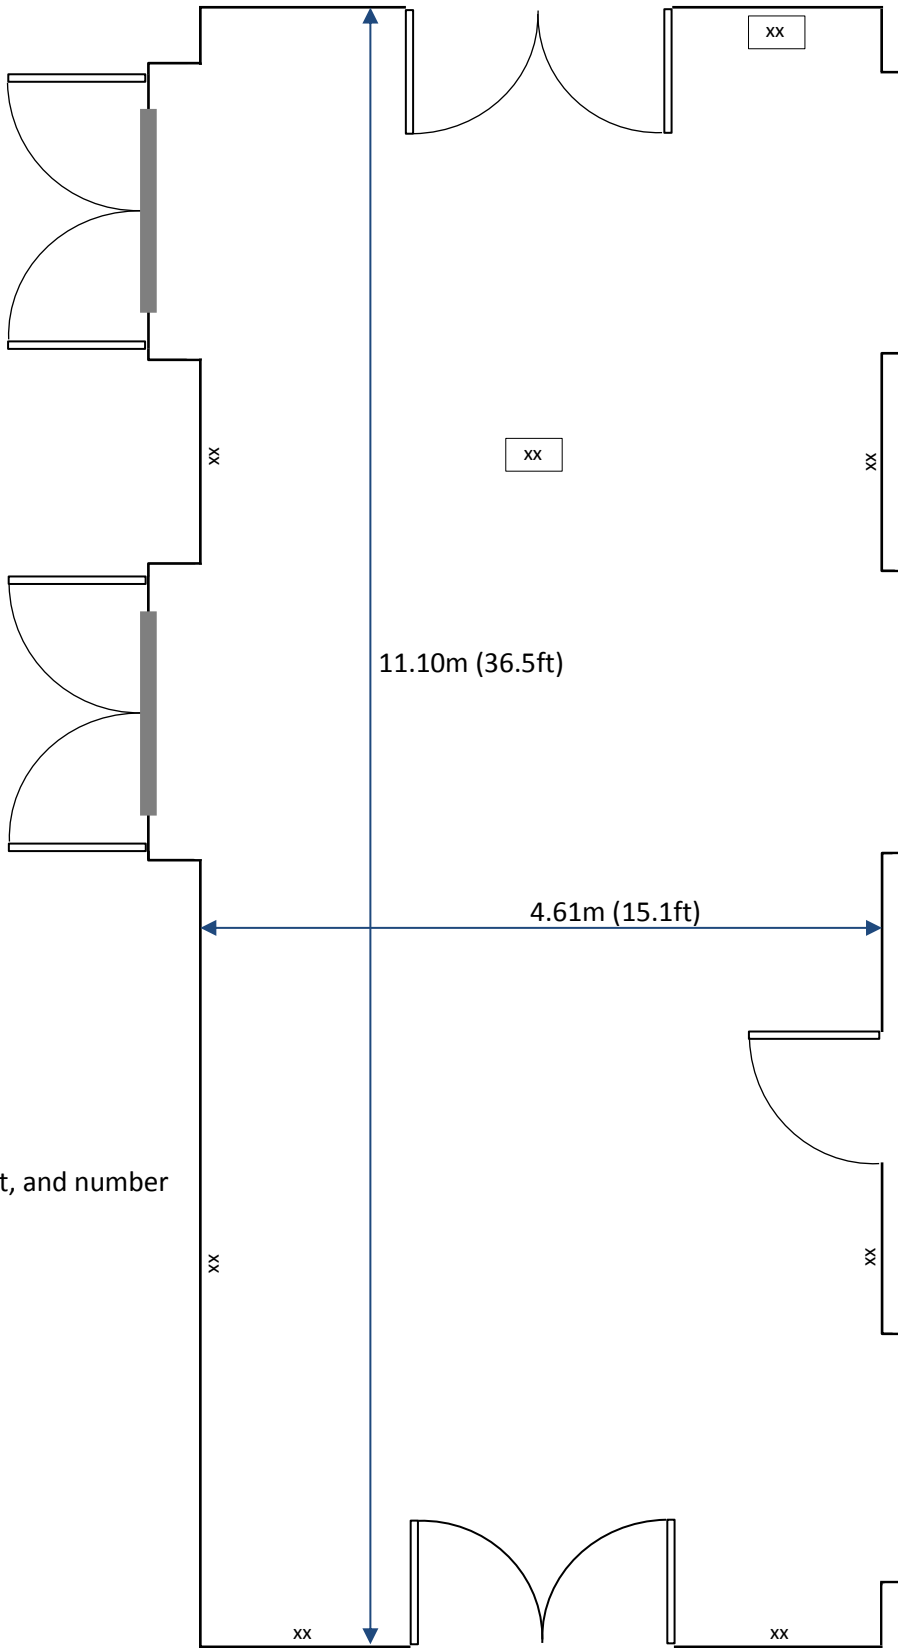

The Paul Oster Room

This is an elegant room with tall French windows opening onto a terrace with a view down the length of the LMH grounds. It is the main function room in the College's newly built Clore Graduate centre, which was completed in September 2016. The new building has the same neo-classical styling as the nearby Pipe Partridge building, and the Paul Oster Room is a graceful and flexible space for meetings and drinks receptions. It is very close to the entrance to College and near to the Monson Room and Simpkins Lee theatre.

Key Information	
Size:	11.1m x 4.5m
Capacity:	Reception 60 Theatre 40 Cabaret 24 Boardroom 20
Facilities:	Portable data projector and screen can be provided. Telephone point.
Features:	Disabled access via lift.

Entrance to College

The Paul Oster Room

Paul Oster Room

Key:

x Power socket, and number

■ Windows

⌋ Doorway

Paul Oster

Room tables