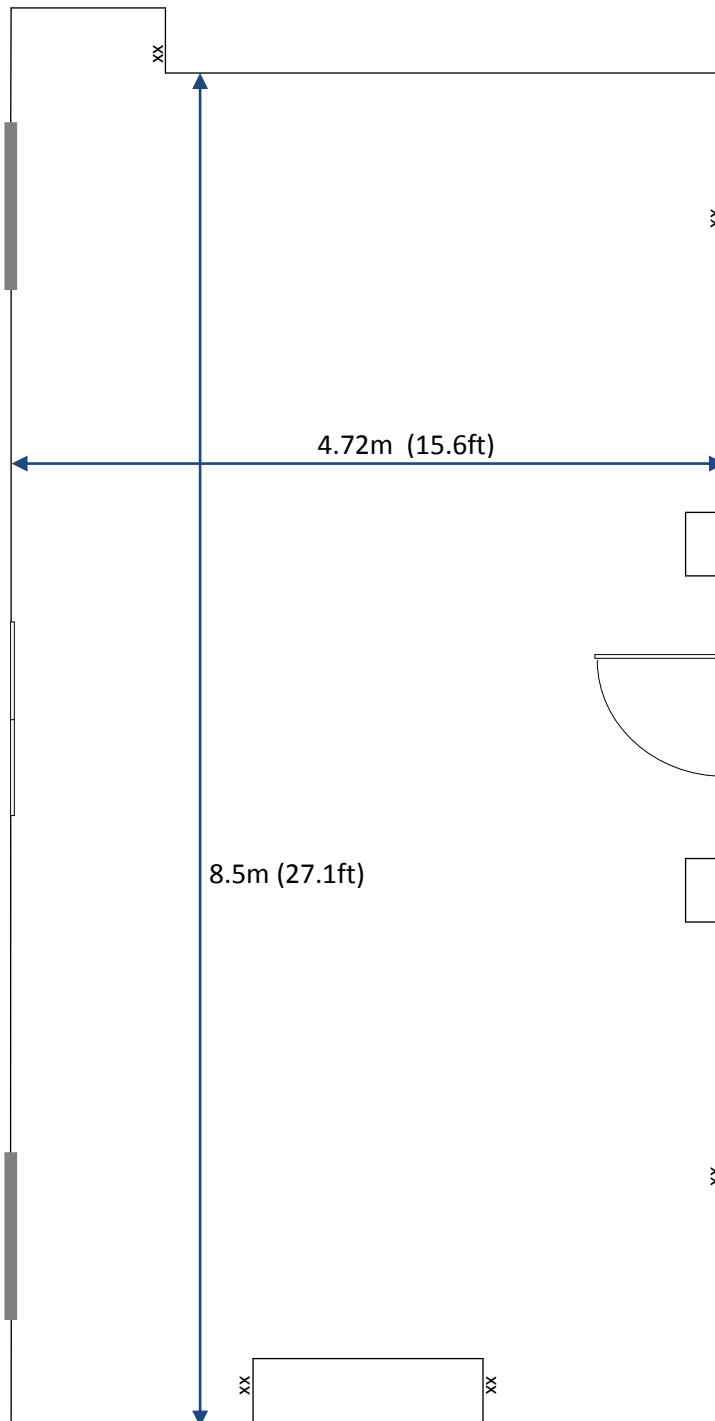

LMH

Lady Margaret Hall

LODGE SEMINAR

Key:

- x Power socket, and number
- Windows
- ⌋ Doorway